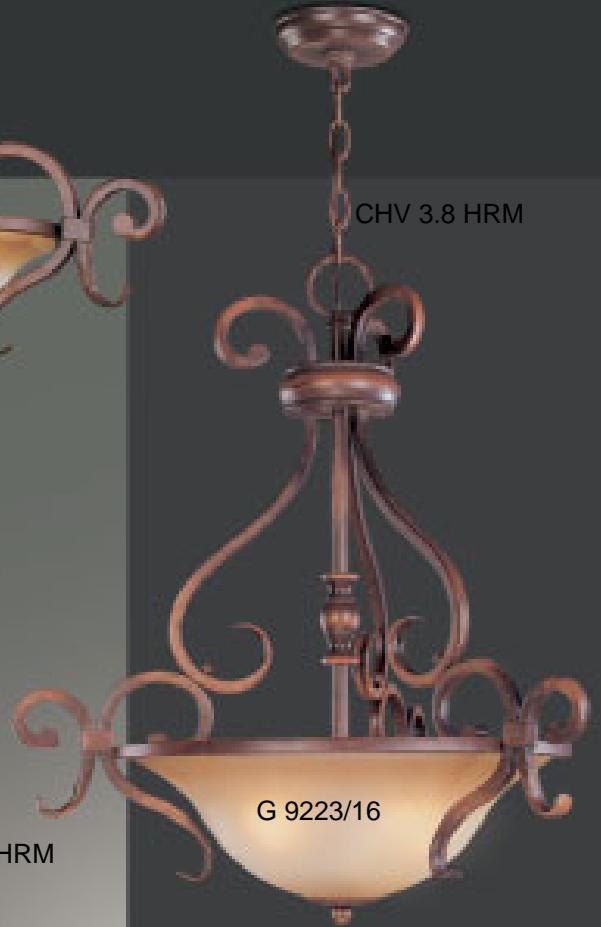

G 9224/6

Grand Foyer Chandelier
Finish code:
SVB Savannah Bronze

92243 SVB
12+6+3 Lights
48"W x 46"H

EAGLE POINTE

CHV 3.8 HRM

G 9223/14

CHV 3.8 HRM

G 9223/16

92230 HRM
2 Lights
22"W x 12"H

G 9223/6

CHV 3.8 HRM

92233 HRM
3 Lights
24"W x 25"H

G 9223/6

92234 HRM
4 Lights
21"W x 25"H

G 9223/6

92231 HRM
1 Light
5.5"W x 27"H x 9"D