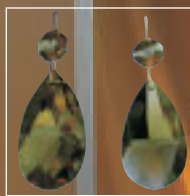

Made with

SGT

CGT

Combine the charm of Spanish cast brass fixtures in the traditional Olde World Bronze finish (OWB) with the magnificence of Strass Golden Teak crystal and the result is stunning but affordable chandeliers and wall sconces. Refer to catalog 5005, pages 85-87 to view the rest of the series.