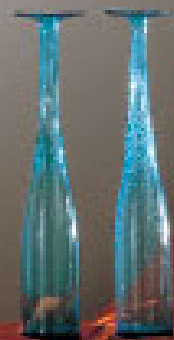

57316 BBK I
6 Lights
30"W x 34"H

Always suffix finish code:
AGB Aged Bronze
BBK Bronze with Black Patina
MS Millennium Silver

DUCHESS

Handsome, sophisticated Olde World styling at its best, the Duchess series combines traditional European solid brass frames with 24% lead crystal columns and bobeches. The choice of three finishes and two crystal options provides one a suitable look for one's "castle".