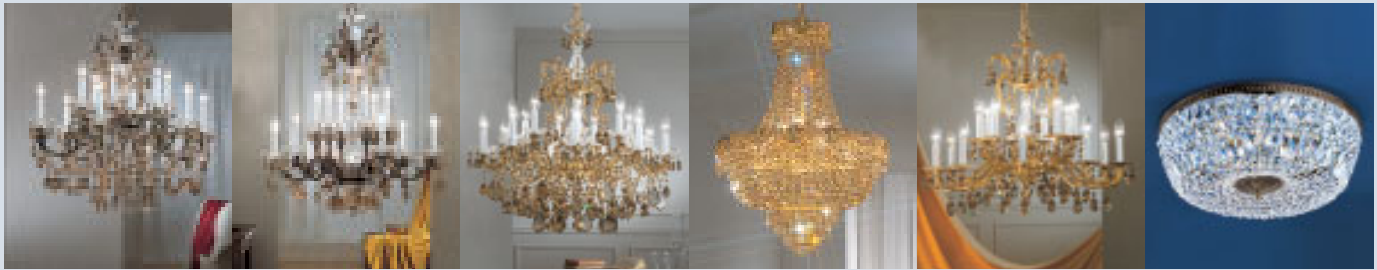

Classic Lighting Corporation

Collections

Via Veneto SGT
pg 1

Via Firenze
pg 2

Madrid Imperial
pg 3

Regency II
pg 4-5

Barcelona
pg 6

Crystal Baskets
pg 7