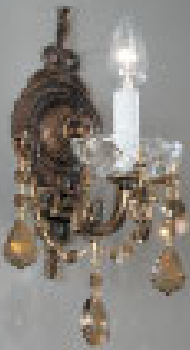

MADRID IMPERIAL

Strass® Golden Teak

5544 OWB SGT
4 Lights
13"W x 16"H

Made with

SGT

CGT

5540 RB SGT
10 Lights
25"W x 26"H

5541 RB SGT
1 Light
9"W x 11"H x 6"D