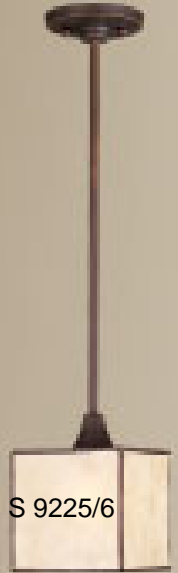

RICHLAND

S 9225/6

92258 ORB
6+2 Lights
32"L x 28"W x 25" to 70"OAL

S 9225/10

92250 ORB
1 Light
10"W x 12"H

G 9225/8
(8" SQUARE
FROSTED
GLASS
DIFFUSER

S 9225/6

92251 ORB
1 Light
6"W x 14" to 50"OAL

Rods can be ordered to extend the overall length:

92250/6 ORB
6" Rod

92250/12 ORB
12" Rod

S 9225/6

92252 ORB
2 Lights
14"W x 12" x 8"D

92250/16 ORB
16"ROD

92250/22 ORB
22"ROD

S 9225/6