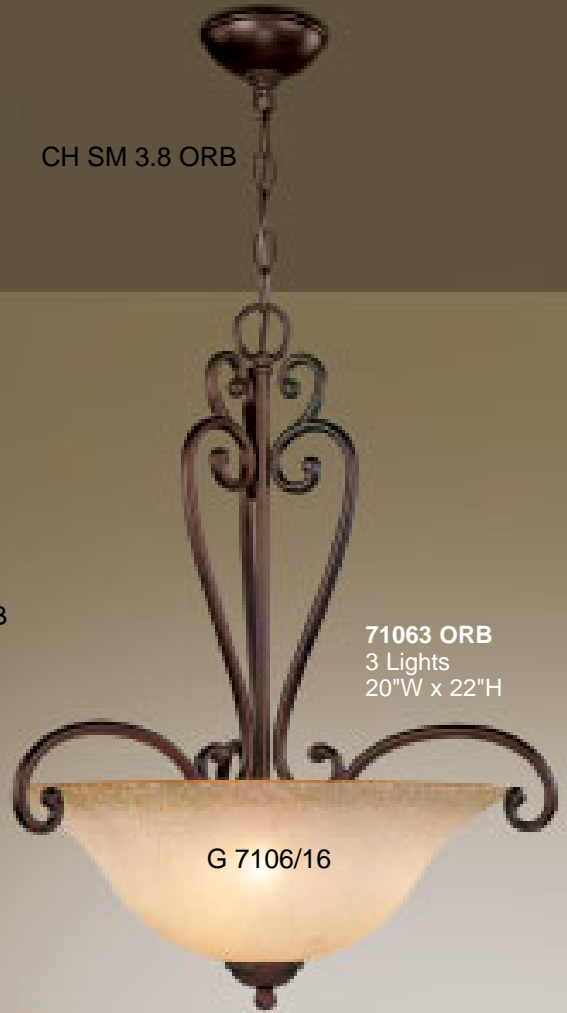

G7106/6

71072 ORB
2 Lights
20"W x 10"H x 8"D

CH SM 3.8 ORB

G7106/6

G7106/6

71061 ORB
1 Light
6"W x 9"H x 9"D

G7106/6

71073 ORB
3 Lights
28"W x 10"H x 8"D

71074 ORB
4 Lights
36"W x 10"H x 8"D

71066 ORB
6+3 Lights
32"W x 29"H

Finish code:
ORB Oil Rubbed Bronze

CAPE COD

G 7106/14

71060 ORB
2 Lights
18"W x 9"H

CH SM 3.8 ORB

71063 ORB
3 Lights
20"W x 22"H