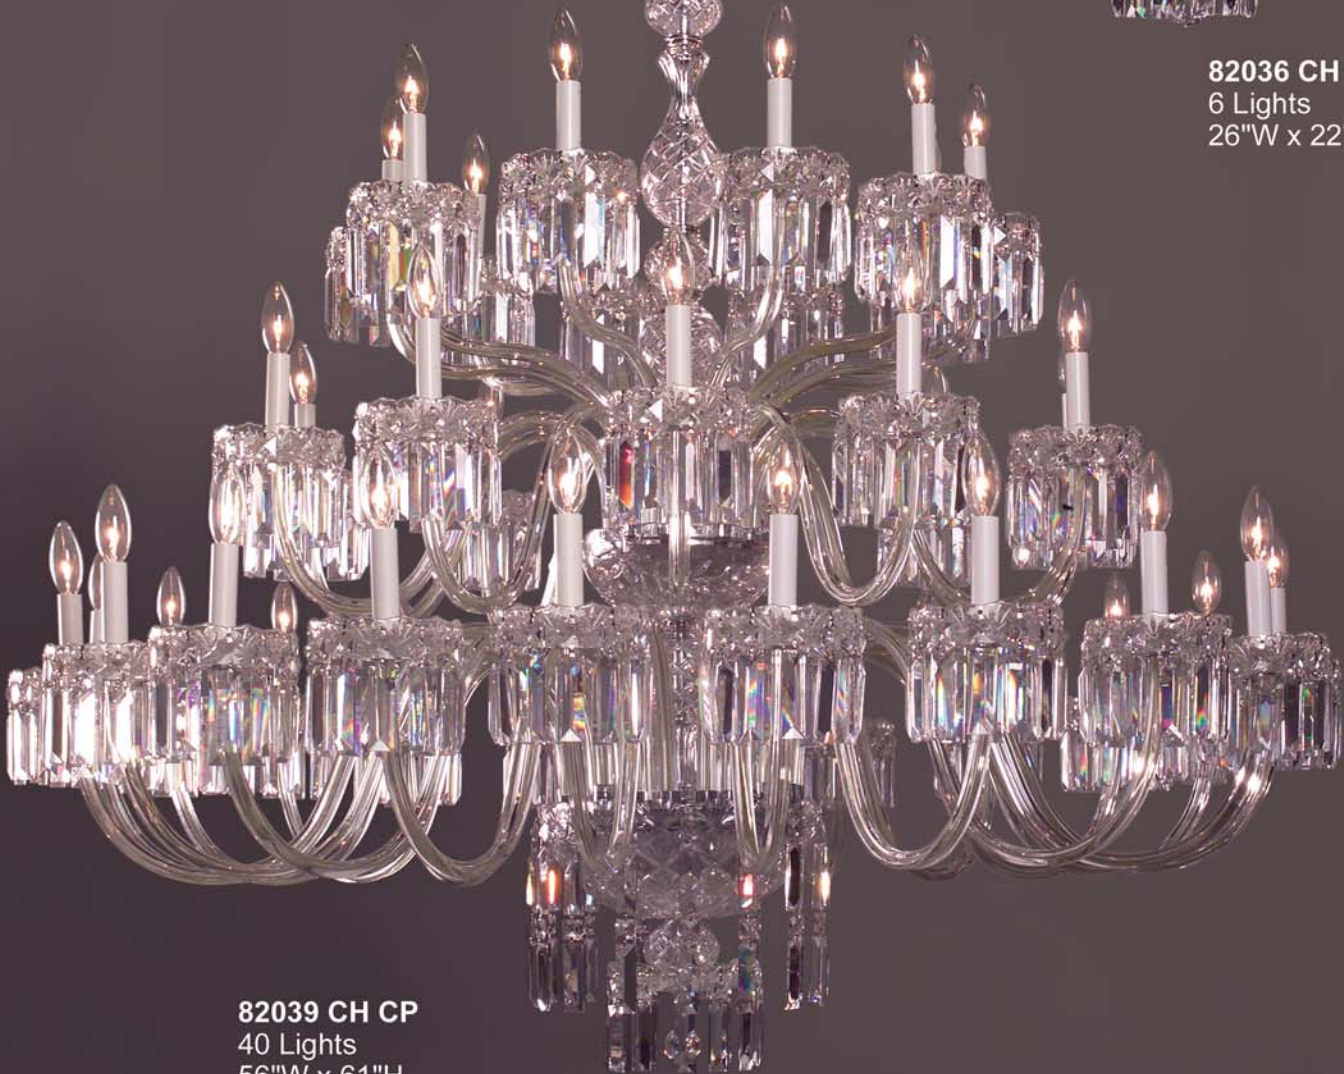

82036 CH CP
6 Lights
26"W x 22"H

82033 CH CP
12+6 Lights
39"W x 44"H

Crystal Options:

- CP Crystalique-Plus
- SC Swarovski Spectra Crystal
- S Swarovski Strass

BUCKINGHAM

The Buckingham series has the clean lines and elegant form to complement any upscale decor. All of the frame components, column vases, balls, arms, and bobeches are lead crystal. The hand cut crystal column parts are perfectly complemented by the square and rectangle crystals, breaking light into the full spectrum of colors. Imagine the elegance of these fixtures positioned over place settings of fine Baccarat or Waterford crystal stemware. Fixtures range in size from a modest 6 light dining chandelier to this grand entryway fixture.

82036 CH CP
6 Lights
26"W x 22"H

82039 CH CP
40 Lights
56"W x 61"H

Crystal Options:
CP Crystalique-Plus
SC Swarovski Spectra Crystal
S Swarovski Strass

CELESTE

The Celeste Series could truly be considered artwork first, lighting second. The solid brass, textured banding is bent and shaped to form fluid, swirling lines that embrace the hand-made Italian glass disks which also have a texture that evoke the feeling of ice that has partially thawed and re-froze to create an undulating surface that makes the light dance as it passes through.