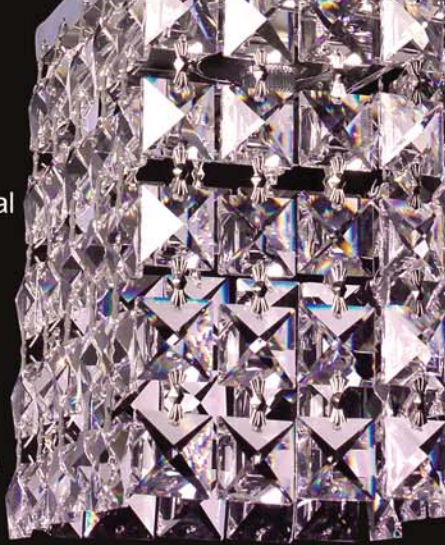

BEDAZZLE

1. Clear Octagonal Crystal Options:
   CP - Crystalique-Plus 30% Lead Crystal
   SC - Swarovski Spectra
   S - Swarovski Strass
2. Clear Square Crystal Options:
   CPSQ - Crystalique-Plus 30% Lead Crystal Squares
   SCSQ - Swarovski Spectra
   SSQ - Swarovski Strass
3. CP Colored Octagonal Crystal Options:
   AG - Antique Green
   AM - Amber
   BLK - Black
   PNK - Pink
   SAP - Sapphire
   SMK - Smoked
4. Strass Colored Octagons:
   SAG - Strass Antique Green
   SBO - Strass Bordeaux Red
   SBV - Strass Blue Violet
   SDS - Strass Dark Sapphire
   SEM - Strass Emerald
   SJT - Strass Jet Black
   SLP - Strass Light Peridot
   SLT - Strass Light Topaz
   SMS - Strass Medium Sapphire
   SRO - Strass Rosaline Pink
   SGT - Strass Golden Teak
   STO - Strass Topaz
   SVI - Strass Violet

With the 2 layers of crystal, colors can be mixed to create interesting combinations and effects. Customized patterns can even be made to customer specifications. Be BOLD, try different colors and combinations. If you don't like it, Classic Lighting will happily swap the crystal for just the small cost of shipping carefully wrapped crystal back and forth.

CPSQ-Crystalique-Plus Squares