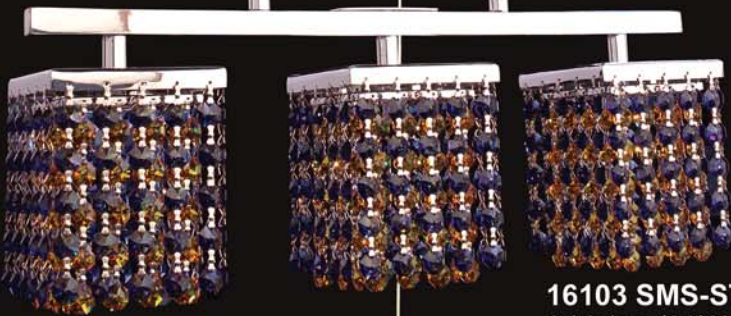

See the following pages for all the color options.

16107 SGT

1 Light (40W G9 120V)
4.5"W x 5"H x 4"D

16105 CP

5 Lights (20W JC-G4 12V)
32"L x 4"W x 5"H
(Overall height 11"-132")

16103 SMS-STO

3 Lights (20W JC-G4 12V)
18"L x 4"W x 5"H
(Overall height 11"-132")