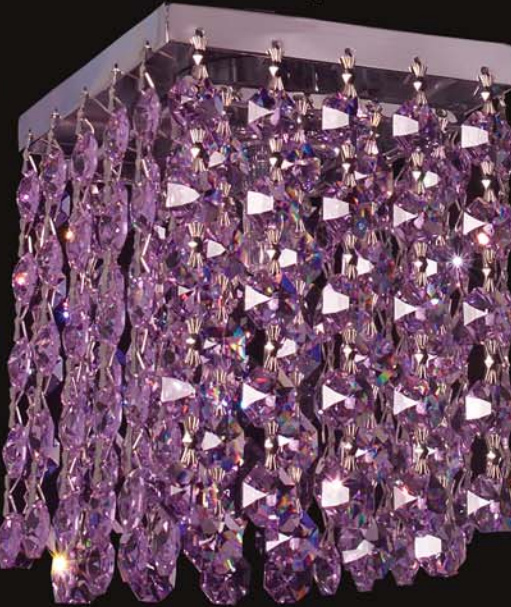

BEDAZZLE

SGT-Strass Golden Teak

SGT-Strass Topaz

SLT-Strass Light Topaz

SBI-Strass Blue-Violet

SVI-Strass Violet

SBO-Strass Bordeaux Red

SDS-Strass Dark Sapphire