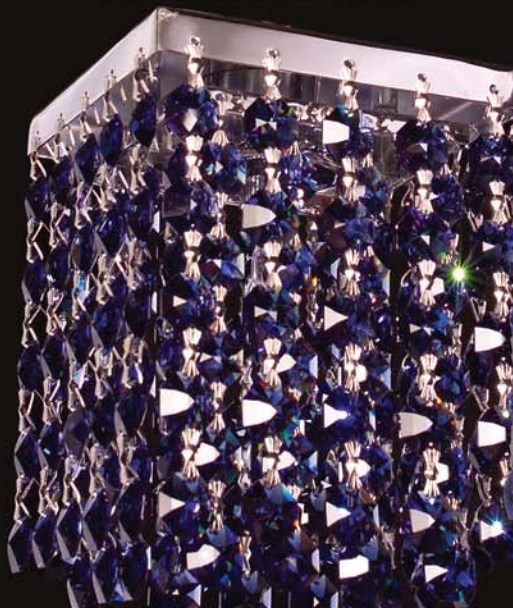

BEDAZZLE

SGT-Strass Golden Teak

SGT-Strass Topaz

SLT-Strass Light Topaz

SBI-Strass Blue-Violet

SVI-Strass Violet

SBO-Strass Bordeaux Red

SDS-Strass Dark Sapphire