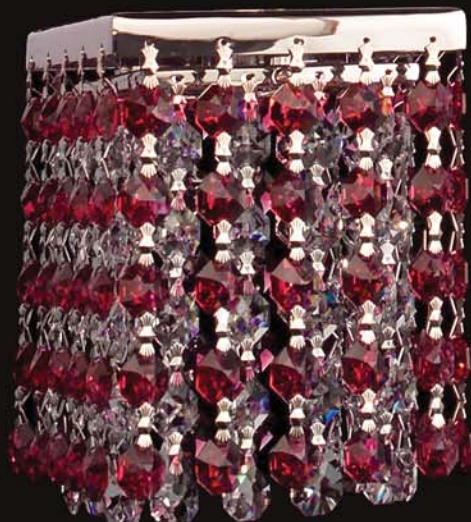

**SBO-SRO-Strass Bordeaux
Outer Strass Rosaline Inner**

SLP-Strass Light Peridot

SAG-Strass Antique Green

**SDS-STO-Strass Dark Sapphire
Outer Strass Topaz Inner**

**SBO-S-Strass Bordeaux Outer
Strass Clear Inner**