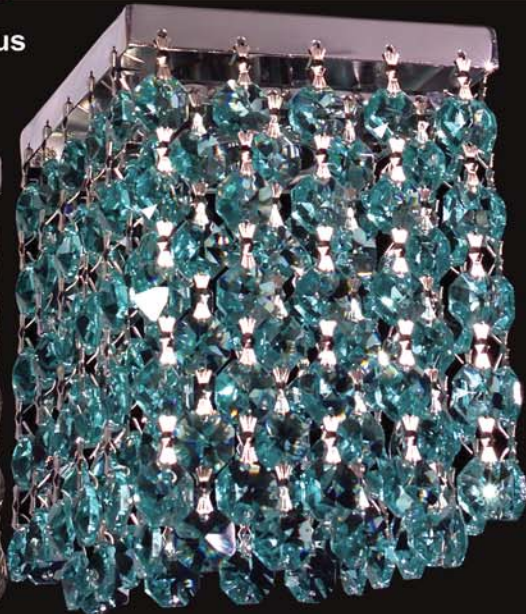

SMK-Crystalique-Plus Smoke

AG-Crystalique-Plus Antique Green