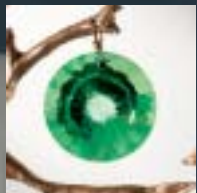

FORESTA COLORITA

Natural Bronze

Suffix finish code when ordering:

NBZ Natural Bronze
SF Silver Frost

Suffix crystal code when ordering:

AGAT Amber/Green/Amethyst
BA Black/Amber
BAT Black/Amethyst
BS Black/Smoked
BR Black/Red
C Clear
SA Smoked/Amber

GREEN

10033 NBZ SA
4 Lights
12"W x 18"H